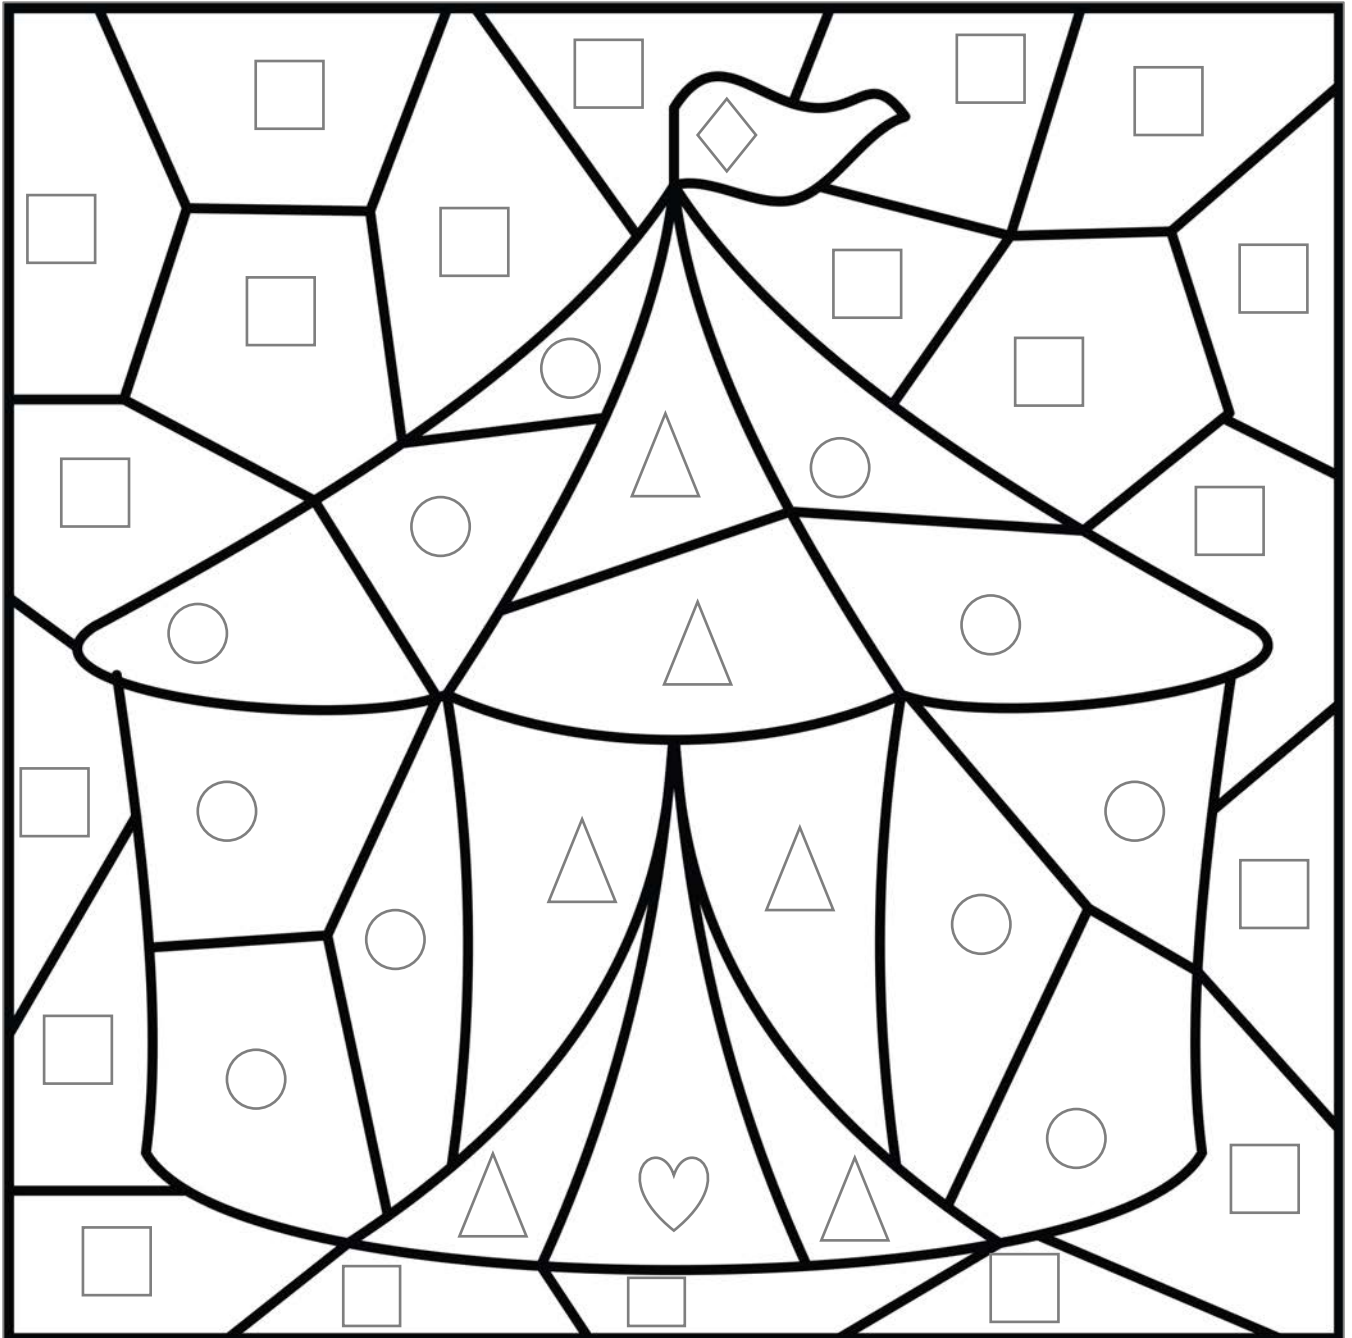

Circus Tent ~ Shapes

□ = blue

○ = red

♡ = black

◇ = yellow

△ = white

Tiger ~ Shapes

□ = orange

○ = pink

◇ = white

△ = green

Clown ~ Shapes

□ = red

○ = purple

♡ = white

◇ = blue