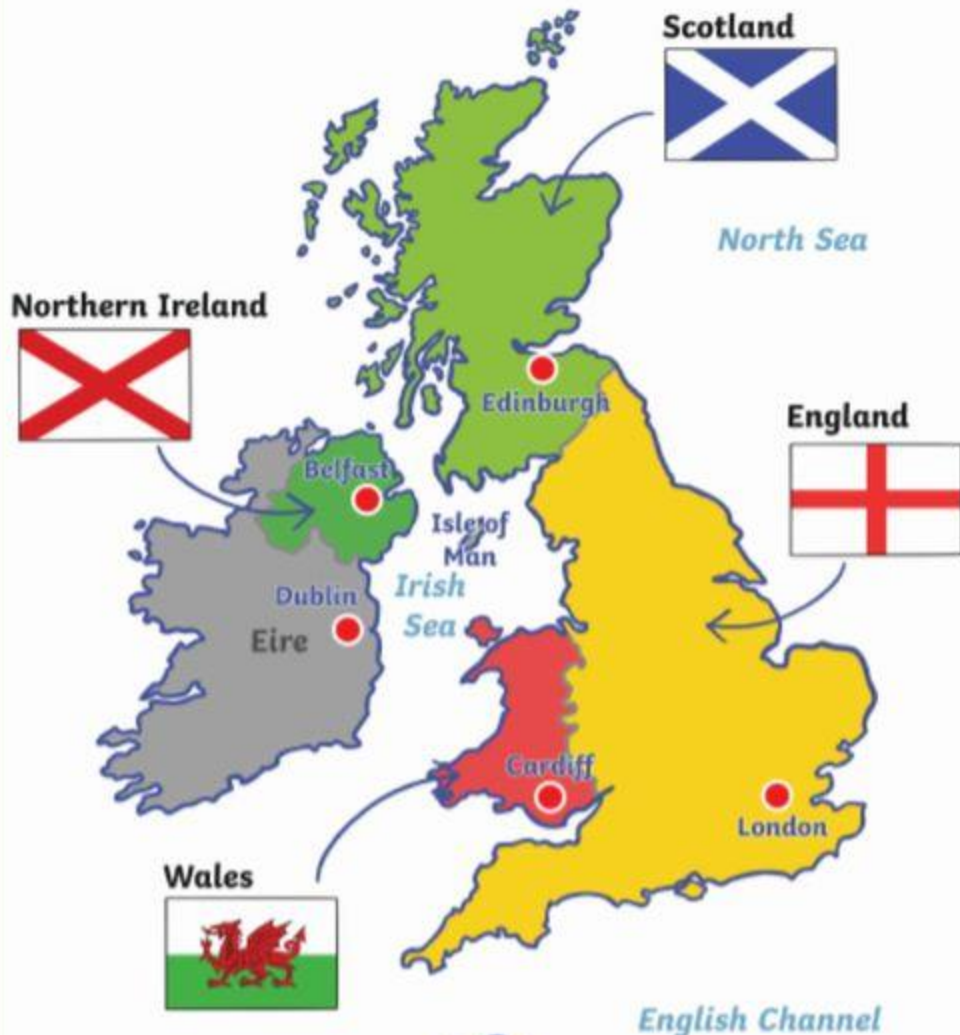

Scotland

*Atlantic
Ocean*

*North
Sea*

Scotland

★
EDINBURGH

North Channel

Northern
Ireland

England

United Kingdom Map

The United Kingdom

The United Kingdom is made up of Northern Ireland, England, Scotland and Wales.

1. Scotland is a country in the north of Great Britain.

2. It is a part of the United Kingdom

3. The capital of Scotland is Edinburg.

4. The flag of Scotland is blue and white.

5. The thistle is the national flower of Scotland.

6. The Lochness lake is in Scotland.

7. The lake is famous for its monster.

8. The bagpipe is a traditional musical instrument of Scotland.

9. The kilt is the formal clothing for men.

The United Kingdom

The United Kingdom is made up of Northern Ireland, England, Scotland and Wales.